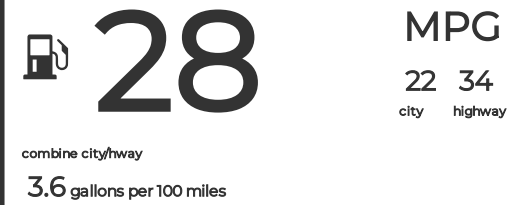

Fuel Economy and Environment

Gasoline

Fuel Economy

\$1,600
Annual Fuel Cost

Your Actual mileage will vary depending on how you drive or maintain your vehicle

Annual fuel cost
\$1,600

Fuel Economy & Greenhouse Gas Rating