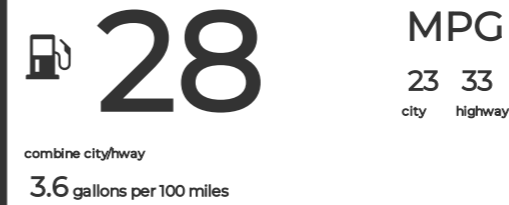

Fuel Economy and Environment

Gasoline

Fuel Economy

\$1,650
Annual Fuel Cost

Your Actual mileage will vary depending on how you drive or maintain your vehicle

Annual fuel cost

\$1,650

Fuel Economy & Greenhouse Gas Rating