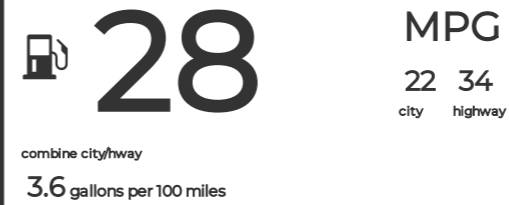

Fuel Economy and Environment

Gasoline

Fuel Economy

\$1,600
Annual Fuel Cost

Your Actual mileage will vary depending on how you drive or maintain your vehicle

Annual fuel cost

\$1,600

Fuel Economy & Greenhouse Gas Rating