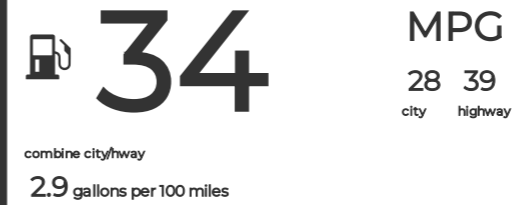

Fuel Economy and Environment

Gasoline

Fuel Economy

\$1,650
Annual Fuel Cost

Your Actual mileage will vary depending on how you drive or maintain your vehicle

Annual fuel cost

\$1,650

Fuel Economy & Greenhouse Gas Rating