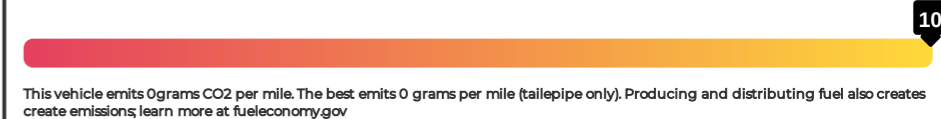

TOTAL VEHICLE PRICE

$35,600

License and title fees, state and local taxes and dealer option and accessories are not included in the manufacturer's suggested retail price.

Manufacturer's Suggested Retail Price

$35,600

Full Tank of Fuel No Charge

Fuel Economy and Environment

Fuel Economy

118 MPG
combine city/hwy
127 city 108 highway

0.8 gallons per 100 miles

$550
Annual Fuel Cost

Your Actual mileage will vary depending on how you drive or maintain your vehicle

Annual fuel cost
$550

Fuel Economy & Greenhouse Gas Rating

Actual results will vary for many reasons, including driver conditions and how you drive and maintain your vehicle. Vehicle emissions are a significant cause of climate change and smog.

fuelconomy.gov

Calculate personalized estimates and compare vehicles

Smartphone QR code

GOVERNMENT 5-STAR SAFETY RATINGS

Overall Vehicle Score	Not Rated	
Based on the combine ratings of frontal, side and rollover. Should ONLY be compared to other vehicle of similar size and weight.		
Frontal Crash	Driver Passenger	Not Rated Not Rated
Based on the risk of injury in a frontal impact. Should ONLY be compared to other vehicle of similar size and weight.		
Side Crash	Driver Passenger	Not Rated Not Rated
Based on the risk of injury in a side impact.		
Rollover		Not Rated
Based on the risk of rollover in a single-vehicle crash.		

Star Rating range from 1 to 5 stars (★★★★★) with 5 being the highest. Source: National Highway Traffic Safety Administration (NHTSA) www.safercar.gov or 1-888-327-4236

contact@cariffy.com